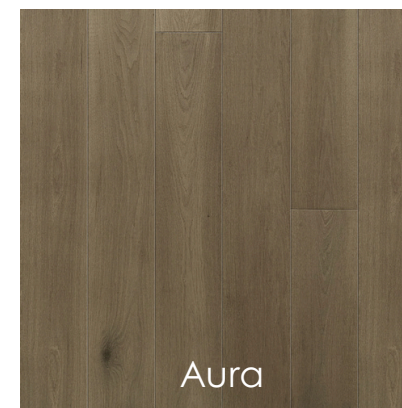

Eterna collection

American Oak | Prime

5/8" x 9-1/2", RL, up to 87"

Veneer Thickness: 4 mm

Finish: UV Urethane w/ Aluminum Oxide

Gloss: Ultra-Matte

Texture: Wire-Brushed

Eterna collection