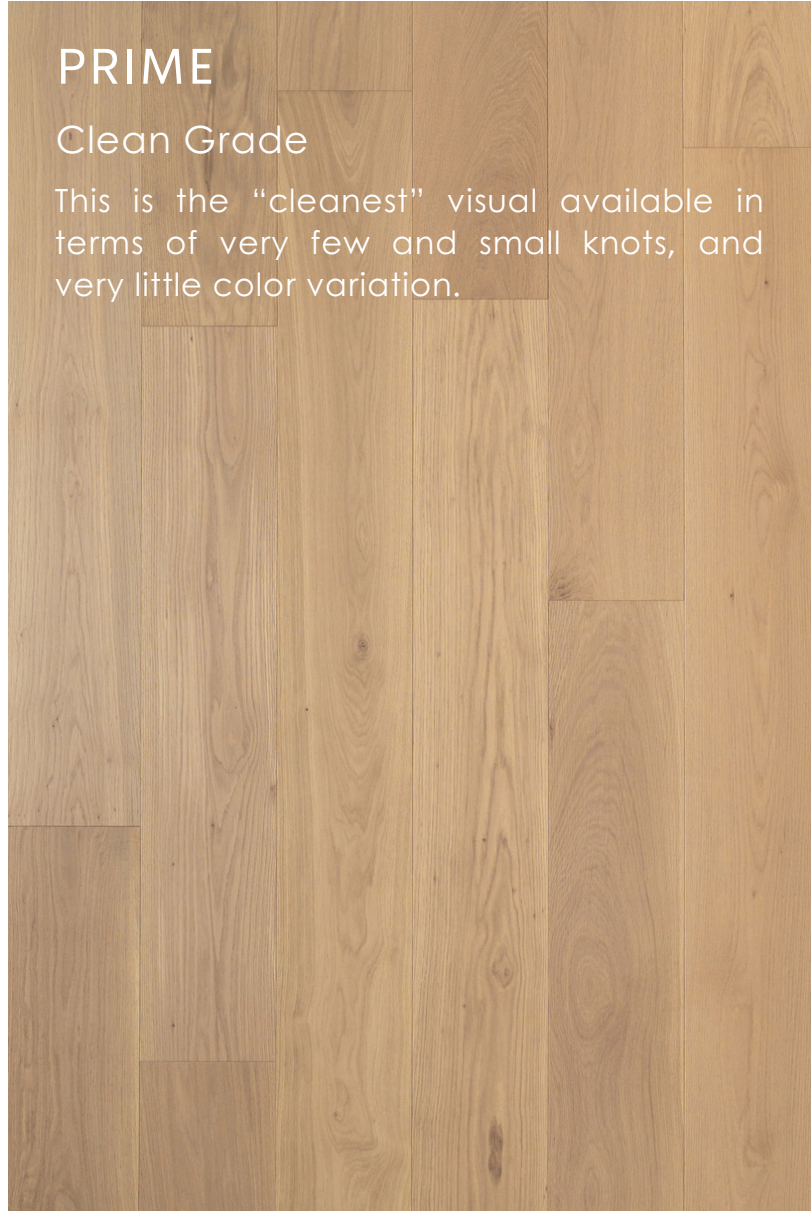

DENALI
HARDWOOD
FLOORS

2025 Catalog

Innovative Hardwood Floors,
Rooted in Tradition

www.denalihardwoodfloors.com

TABLE OF CONTENTS

2	Grades
3	Colors
4 - 12	European Oak
13 - 14	Hickory
15 - 17	American Oak
18	Certification & Warranty

PRIME

Clean Grade

This is the “cleanest” visual available in terms of very few and small knots, and very little color variation.

NATURE

Light Character

This grade will exhibit some knots and color variation, and for many consumers, this is the visual they like the most.