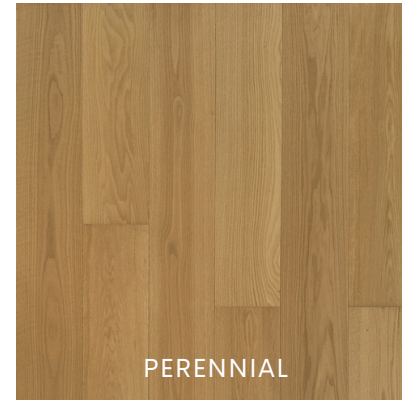

NATURE+

More Character

This grade tends to include larger knots and more color variation for a more natural, somewhat rustic looking floor.

LIGHT WOOD & GREY TONE

NATURAL TONE

DARK TONE

APOGEE COLLECTION

THE FLAGSHIP
Cleaner | Wider | Thicker