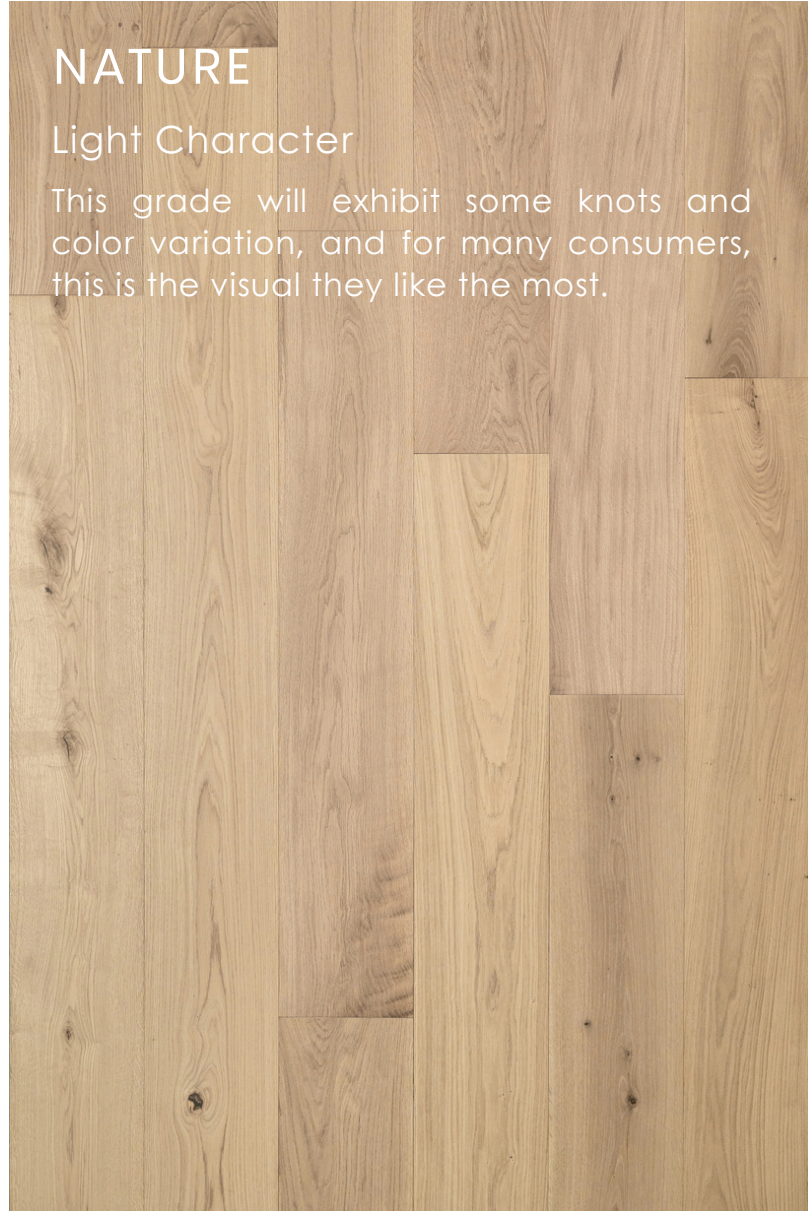

DENALI
HARDWOOD
FLOORS

2025 Catalog

Innovative Hardwood Floors,
Rooted in Tradition

www.denalihardwoodfloors.com

TABLE OF CONTENTS

2	Grades
3	Colors
4 - 12	European Oak
13 - 14	Hickory
15 - 17	American Oak
18	Certification & Warranty

PRIME

Clean Grade

This is the “cleanest” visual available in terms of very few and small knots, and very little color variation.

NATURE

Light Character

This grade will exhibit some knots and color variation, and for many consumers, this is the visual they like the most.

NATURE+

More Character

This grade tends to include larger knots and more color variation for a more natural, somewhat rustic looking floor.

LIGHT WOOD & GREY TONE

NATURAL TONE

DARK TONE

APOGEE COLLECTION

THE FLAGSHIP
Cleaner | Wider | Thicker