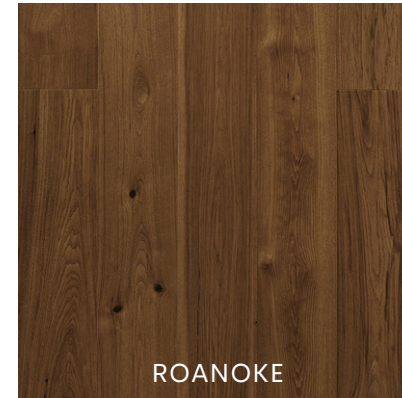

DENALI
HARDWOOD
FLOORS

2025 Catalog

Innovative Hardwood Floors,
Rooted in Tradition

www.denalihardwoodfloors.com

TABLE OF CONTENTS

2	Grades
3	Colors
4 - 12	European Oak
13 - 14	Hickory
15 - 17	American Oak
18	Certification & Warranty

PRIME

Clean Grade

This is the “cleanest” visual available in terms of very few and small knots, and very little color variation.

NATURE

Light Character

This grade will exhibit some knots and color variation, and for many consumers, this is the visual they like the most.

NATURE+

More Character

This grade tends to include larger knots and more color variation for a more natural, somewhat rustic looking floor.

LIGHT WOOD & GREY TONE

NATURAL TONE

DARK TONE

APOGEE COLLECTION

THE FLAGSHIP
Cleaner | Wider | Thicker

European Oak | Prime

3/4" x 9-1/2", RL, up to 87"

Veneer Thickness: 4 mm

Finish: UV Urethane w/ Aluminum Oxide

Gloss: Ultra-Matte

Texture: Wire-Brushed

APOGEE COLLECTION

Fengari