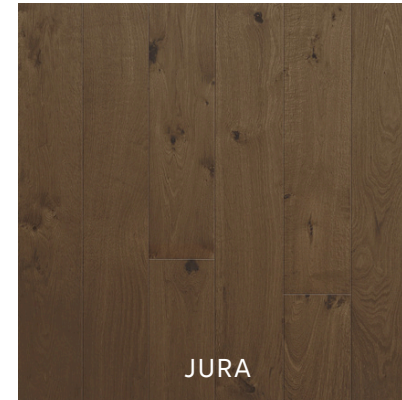

NATURE+

More Character

This grade tends to include larger knots and more color variation for a more natural, somewhat rustic looking floor.

LIGHT WOOD & GREY TONE

NATURAL TONE

DARK TONE

APOGEE COLLECTION

THE FLAGSHIP
Cleaner | Wider | Thicker